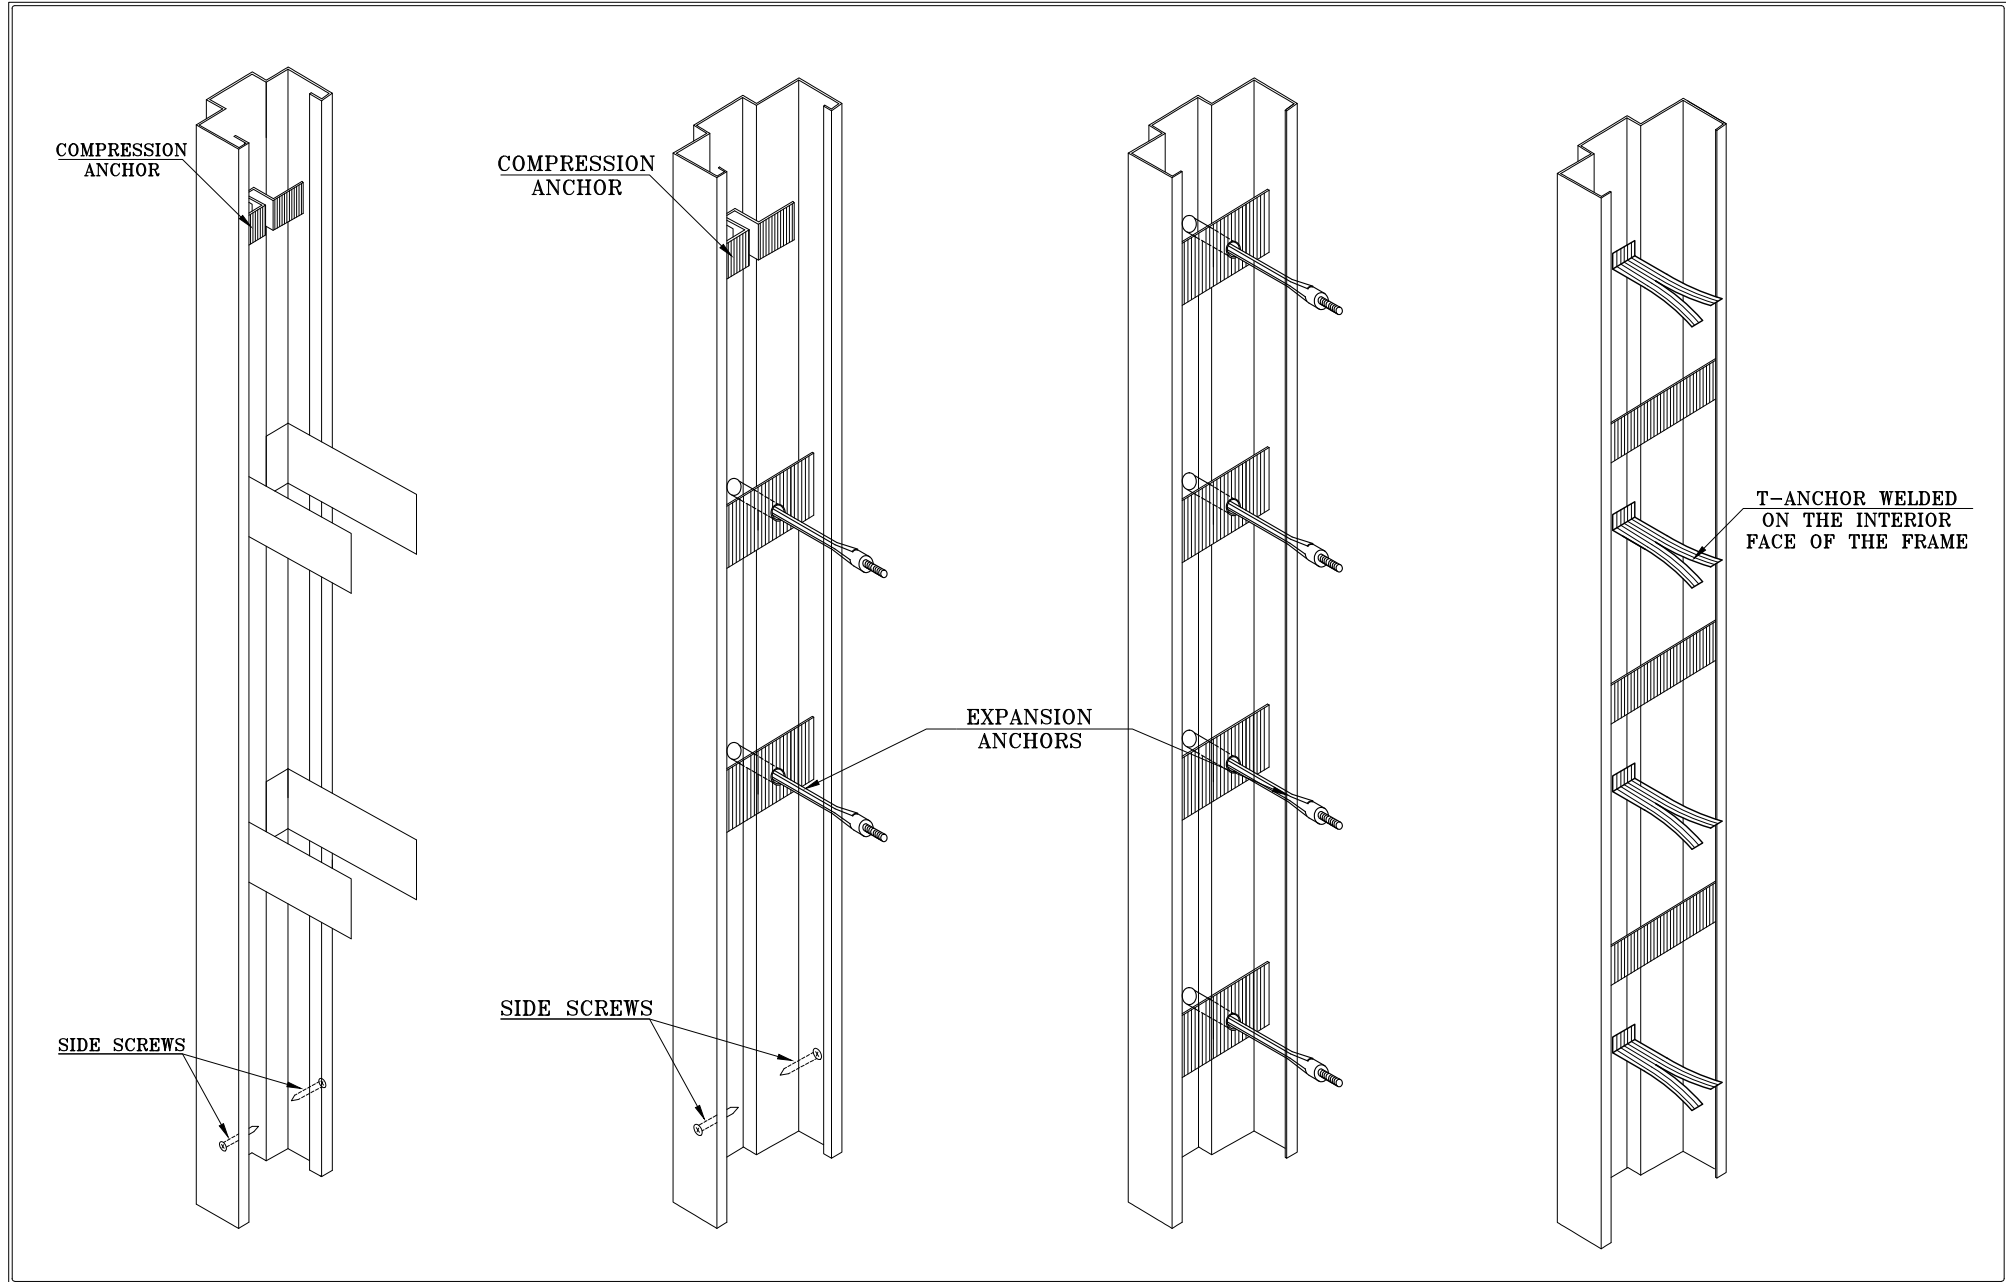

* f = Standard is 40mm
 * h = Standard is 20mm

<p>Fitzpatrick s.a.l Tel : 961 1 901888 - 961 3 232444 Fax : 961 1 901333 Beirut , LEBANON</p>	<p>PROJECT : FITZPATRICK STANDARD</p>	<p>DWG TITLE : FRAME TYPES</p>	<p>DATE : 3/7/2012 SCALE : NOT TO SCALE</p>	<p>REMARK</p>	<p>DWG NB : FS-A/04</p>
---	--	---	--	---------------	-------------------------------------

KNOCK-DOWN TYPE*

CORNER WELDED TYPE

Grooved Option
Available For All Frame Types
*** Add (S) to Frame Type Name**

* all frames that are wrap around 2 sides
 should be KNOCK-DOWN

<p>Fitzpatrick s.a.l Tel : 961 1 901888 - 961 3 232444</p>	<p>PROJECT : FITZPATRICK STANDARD</p>	<p>DWG TITLE : CORNER TYPES - GROOVED OPTION</p>	<p>DATE : 3/7/2012 SCALE : NOT TO SCALE</p>	<p>REMARK</p>	<p>DWG NB : FS-B/01</p>
--	--	--	--	---------------	-------------------------------------