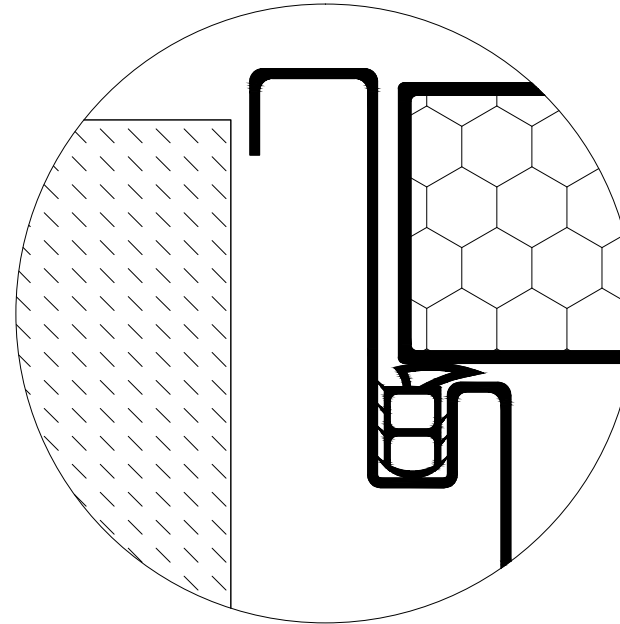

- * a = Standard is 38mm (minimum 19mm)
- * b = Standard is 50mm (minimum 30mm)
- * c = Standard is 8mm
- * d = Standard is 17mm
- * g = Standard is 25mm

<p>Fitzpatrick s.a.l</p> <p>Tel : 961 1 901888 - 961 3 232444 Fax : 961 1 901333 Beirut , LEBANON</p>	<p>PROJECT : FITZPATRICK STANDARD</p>	<p>DWG TITLE : FRAME TYPES</p>	<p>DATE : 3/7/2012</p> <p>SCALE : NOT TO SCALE</p>	<p>REMARK</p>	<p>DWG NB : FS-A/02</p>
---	---	--	---	---------------	-------------------------------------

- * a = Standard is 38mm (minimum 19mm)
- * c = Standard is 8mm
- * d = Standard is 17mm
- * e = Standard is 30mm (minimum 19mm)
- * f = Standard is 40mm (minimum 25mm)

<p>Fitzpatrick s.a.l</p> <p>Tel : 961 1 901888 - 961 3 232444 Fax : 961 1 901333 Beirut , LEBANON</p>	<p>PROJECT : FITZPATRICK STANDARD</p>	<p>DWG TITLE : FRAME TYPES</p>	<p>DATE : 3/7/2012</p> <p>SCALE : NOT TO SCALE</p>	<p>REMARK</p>	<p>DWG NB : FS-A/03</p>
---	--	---	--	---------------	-------------------------------------

* f = Standard is 40mm
 * h = Standard is 20mm

<p>Fitzpatrick s.a.l Tel : 961 1 901888 - 961 3 232444 Fax : 961 1 901333 Beirut , LEBANON</p>	<p>PROJECT : FITZPATRICK STANDARD</p>	<p>DWG TITLE : FRAME TYPES</p>	<p>DATE : 3/7/2012 SCALE : NOT TO SCALE</p>	<p>REMARK</p>	<p>DWG NB : FS-A/04</p>
---	--	---	--	---------------	-------------------------------------

KNOCK-DOWN TYPE*

CORNER WELDED TYPE

Grooved Option
Available For All Frame Types
*** Add (S) to Frame Type Name**

* all frames that are wrap around 2 sides
 should be KNOCK-DOWN

<p>Fitzpatrick s.a.l Tel : 961 1 901888 - 961 3 232444</p>	<p>PROJECT : FITZPATRICK STANDARD</p>	<p>DWG TITLE : CORNER TYPES - GROOVED OPTION</p>	<p>DATE : 3/7/2012 SCALE : NOT TO SCALE</p>	<p>REMARK</p>	<p>DWG NB : FS-B/01</p>
--	--	--	--	---------------	-------------------------------------