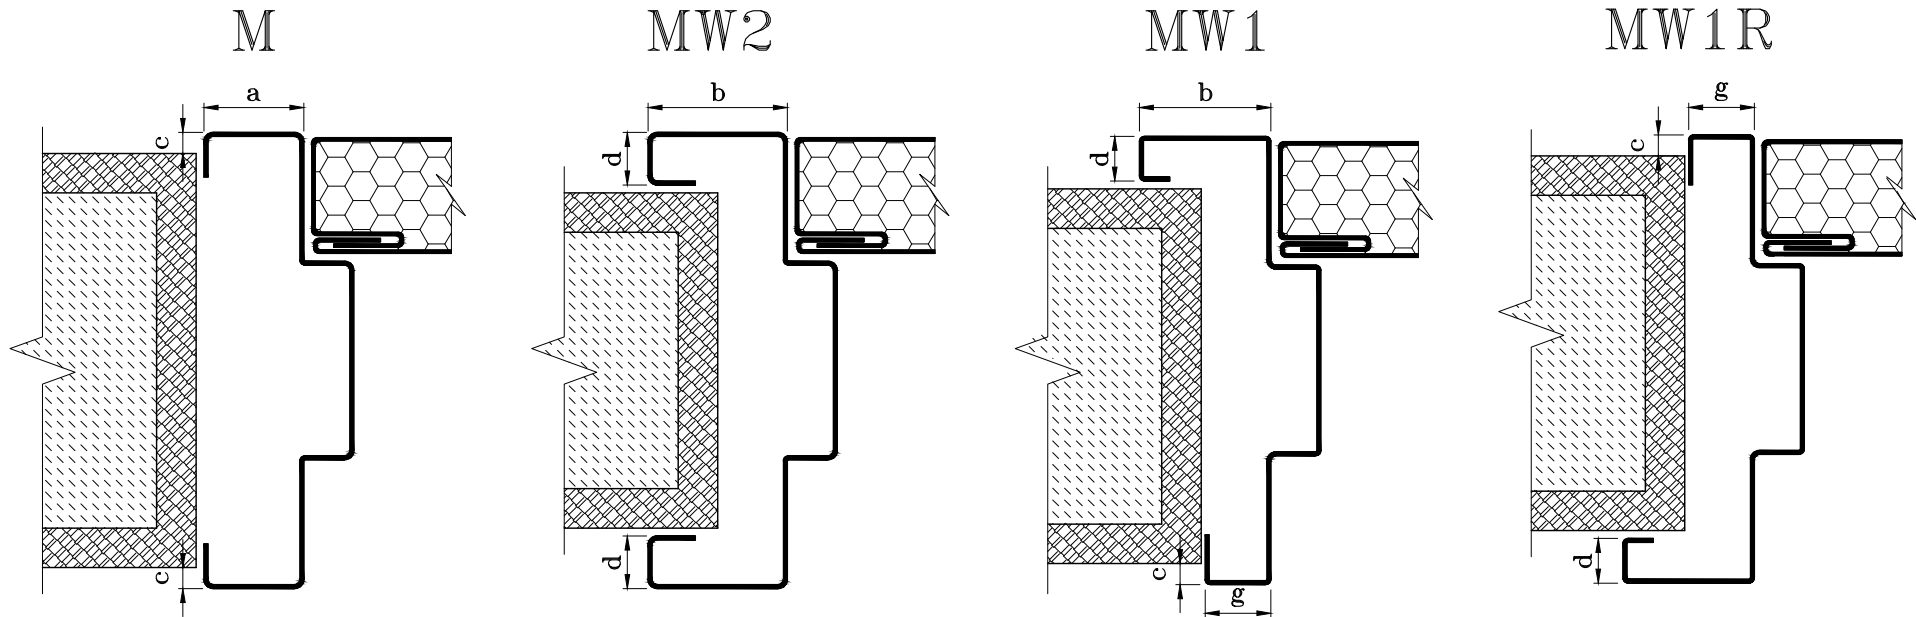

Fitzpatrick s.a.l

Standard
Frame Types

- * a = Standard is 38mm (minimum 19mm)
- * b = Standard is 50mm (minimum 30mm)
- * c = Standard is 8mm
- * d = Standard is 17mm
- * g = Standard is 25mm

<p>Fitzpatrick s.a.l</p> <p>Tel : 961 1 901888 - 961 3 232444 Fax : 961 1 901333 Beirut , LEBANON</p>	<p>PROJECT : FITZPATRICK STANDARD</p>	<p>DWG TITLE : FRAME TYPES</p>	<p>DATE : 3/7/2012</p> <p>SCALE : NOT TO SCALE</p>	<p>REMARK</p>	<p>DWG NB : FS-A/01</p>
---	---	--	---	---------------	-------------------------------------

- * a = Standard is 38mm (minimum 19mm)
- * b = Standard is 50mm (minimum 30mm)
- * c = Standard is 8mm
- * d = Standard is 17mm
- * g = Standard is 25mm

<p>Fitzpatrick s.a.l</p> <p>Tel : 961 1 901888 - 961 3 232444 Fax : 961 1 901333 Beirut , LEBANON</p>	<p>PROJECT : FITZPATRICK STANDARD</p>	<p>DWG TITLE : FRAME TYPES</p>	<p>DATE : 3/7/2012</p> <p>SCALE : NOT TO SCALE</p>	<p>REMARK</p>	<p>DWG NB : FS-A/02</p>
---	---	--	---	---------------	-------------------------------------

- * a = Standard is 38mm (minimum 19mm)
- * c = Standard is 8mm
- * d = Standard is 17mm
- * e = Standard is 30mm (minimum 19mm)
- * f = Standard is 40mm (minimum 25mm)

<p>Fitzpatrick s.a.l</p> <p>Tel : 961 1 901888 - 961 3 232444 Fax : 961 1 901333 Beirut , LEBANON</p>	<p>PROJECT : FITZPATRICK STANDARD</p>	<p>DWG TITLE : FRAME TYPES</p>	<p>DATE : 3/7/2012</p> <p>SCALE : NOT TO SCALE</p>	<p>REMARK</p>	<p>DWG NB : FS-A/03</p>
---	--	---	--	---------------	-------------------------------------

* f = Standard is 40mm
 * h = Standard is 20mm

<p>Fitzpatrick s.a.l Tel : 961 1 901888 - 961 3 232444 Fax : 961 1 901333 Beirut , LEBANON</p>	<p>PROJECT : FITZPATRICK STANDARD</p>	<p>DWG TITLE : FRAME TYPES</p>	<p>DATE : 3/7/2012 SCALE : NOT TO SCALE</p>	<p>REMARK</p>	<p>DWG NB : FS-A/04</p>
---	--	---	--	---------------	-------------------------------------