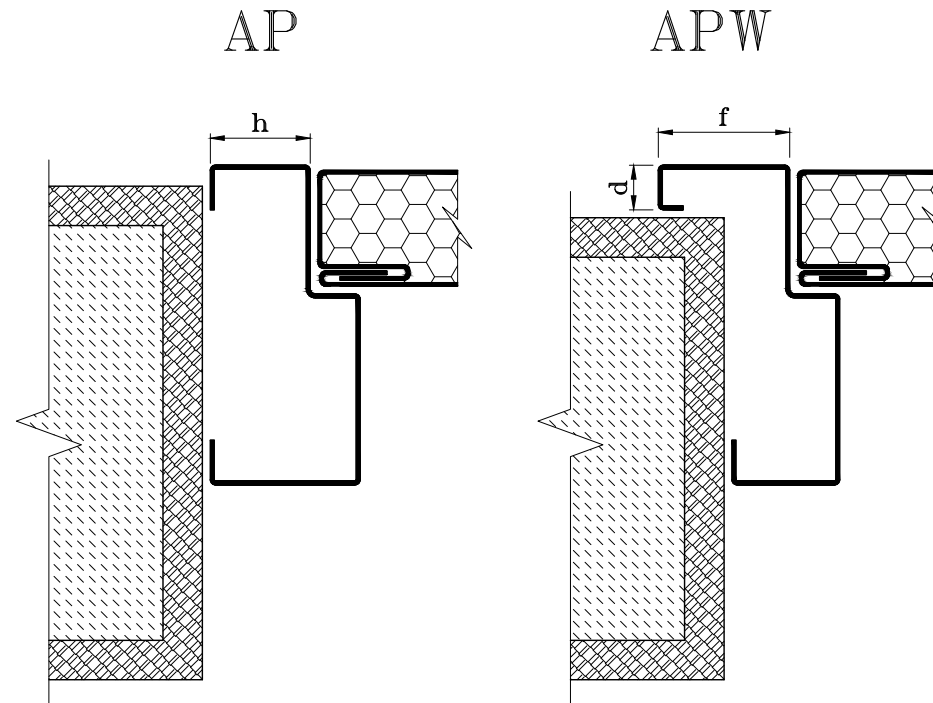

Fitzpatrick s.a.l

Standard
Frame Types

- * a = Standard is 38mm (minimum 19mm)
- * b = Standard is 50mm (minimum 30mm)
- * c = Standard is 8mm
- * d = Standard is 17mm
- * g = Standard is 25mm

<p>Fitzpatrick s.a.l</p> <p>Tel : 961 1 901888 - 961 3 232444 Fax : 961 1 901333 Beirut , LEBANON</p>	<p>PROJECT : FITZPATRICK STANDARD</p>	<p>DWG TITLE : FRAME TYPES</p>	<p>DATE : 3/7/2012</p> <p>SCALE : NOT TO SCALE</p>	<p>REMARK</p>	<p>DWG NB : FS-A/01</p>
---	---	--	---	---------------	-------------------------------------

- * a = Standard is 38mm (minimum 19mm)
- * b = Standard is 50mm (minimum 30mm)
- * c = Standard is 8mm
- * d = Standard is 17mm
- * g = Standard is 25mm

<p>Fitzpatrick s.a.l</p> <p>Tel : 961 1 901888 - 961 3 232444 Fax : 961 1 901333 Beirut , LEBANON</p>	<p>PROJECT : FITZPATRICK STANDARD</p>	<p>DWG TITLE : FRAME TYPES</p>	<p>DATE : 3/7/2012</p> <p>SCALE : NOT TO SCALE</p>	<p>REMARK</p>	<p>DWG NB : FS-A/02</p>
---	---	--	---	---------------	-------------------------------------

- * a = Standard is 38mm (minimum 19mm)
- * c = Standard is 8mm
- * d = Standard is 17mm
- * e = Standard is 30mm (minimum 19mm)
- * f = Standard is 40mm (minimum 25mm)

<p>Fitzpatrick s.a.l</p> <p>Tel : 961 1 901888 - 961 3 232444 Fax : 961 1 901333 Beirut , LEBANON</p>	<p>PROJECT : FITZPATRICK STANDARD</p>	<p>DWG TITLE : FRAME TYPES</p>	<p>DATE : 3/7/2012</p> <p>SCALE : NOT TO SCALE</p>	<p>REMARK</p>	<p>DWG NB : FS-A/03</p>
---	--	---	--	---------------	-------------------------------------

* f = Standard is 40mm
 * h = Standard is 20mm

<p>Fitzpatrick s.a.l Tel : 961 1 901888 - 961 3 232444 Fax : 961 1 901333 Beirut , LEBANON</p>	<p>PROJECT : FITZPATRICK STANDARD</p>	<p>DWG TITLE : FRAME TYPES</p>	<p>DATE : 3/7/2012 SCALE : NOT TO SCALE</p>	<p>REMARK</p>	<p>DWG NB : FS-A/04</p>
---	--	---	--	---------------	-------------------------------------