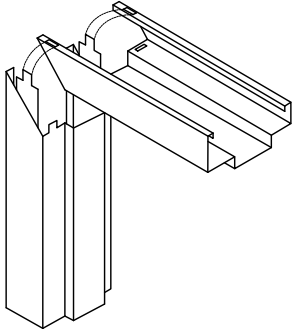

- * a = Standard is 38mm (minimum 19mm)
- * b = Standard is 50mm (minimum 30mm)
- * c = Standard is 8mm
- * d = Standard is 17mm
- * g = Standard is 25mm

<p>Fitzpatrick s.a.l</p> <p>Tel : 961 1 901888 - 961 3 232444 Fax : 961 1 901333 Beirut , LEBANON</p>	<p>PROJECT : FITZPATRICK STANDARD</p>	<p>DWG TITLE : FRAME TYPES</p>	<p>DATE : 3/7/2012</p> <p>SCALE : NOT TO SCALE</p>	<p>REMARK</p>	<p>DWG NB : FS-A/02</p>
---	---	--	---	---------------	-------------------------------------

- * a = Standard is 38mm (minimum 19mm)
- * c = Standard is 8mm
- * d = Standard is 17mm
- * e = Standard is 30mm (minimum 19mm)
- * f = Standard is 40mm (minimum 25mm)

<p>Fitzpatrick s.a.l</p> <p>Tel : 961 1 901888 - 961 3 232444 Fax : 961 1 901333 Beirut , LEBANON</p>	<p>PROJECT : FITZPATRICK STANDARD</p>	<p>DWG TITLE : FRAME TYPES</p>	<p>DATE : 3/7/2012</p> <p>SCALE : NOT TO SCALE</p>	<p>REMARK</p>	<p>DWG NB : FS-A/03</p>
---	--	---	--	---------------	-------------------------------------

* f = Standard is 40mm
 * h = Standard is 20mm

<p>Fitzpatrick s.a.l Tel : 961 1 901888 - 961 3 232444 Fax : 961 1 901333 Beirut , LEBANON</p>	<p>PROJECT : FITZPATRICK STANDARD</p>	<p>DWG TITLE : FRAME TYPES</p>	<p>DATE : 3/7/2012 SCALE : NOT TO SCALE</p>	<p>REMARK</p>	<p>DWG NB : FS-A/04</p>
---	--	---	--	---------------	-------------------------------------

KNOCK-DOWN TYPE*

CORNER WELDED TYPE

Grooved Option
Available For All Frame Types
*** Add (S) to Frame Type Name**

* all frames that are wrap around 2 sides
 should be KNOCK-DOWN

<p>Fitzpatrick s.a.l Tel : 961 1 901888 - 961 3 232444</p>	<p>PROJECT : FITZPATRICK STANDARD</p>	<p>DWG TITLE : CORNER TYPES - GROOVED OPTION</p>	<p>DATE : 3/7/2012 SCALE : NOT TO SCALE</p>	<p>REMARK</p>	<p>DWG NB : FS-B/01</p>
--	--	--	--	---------------	-------------------------------------