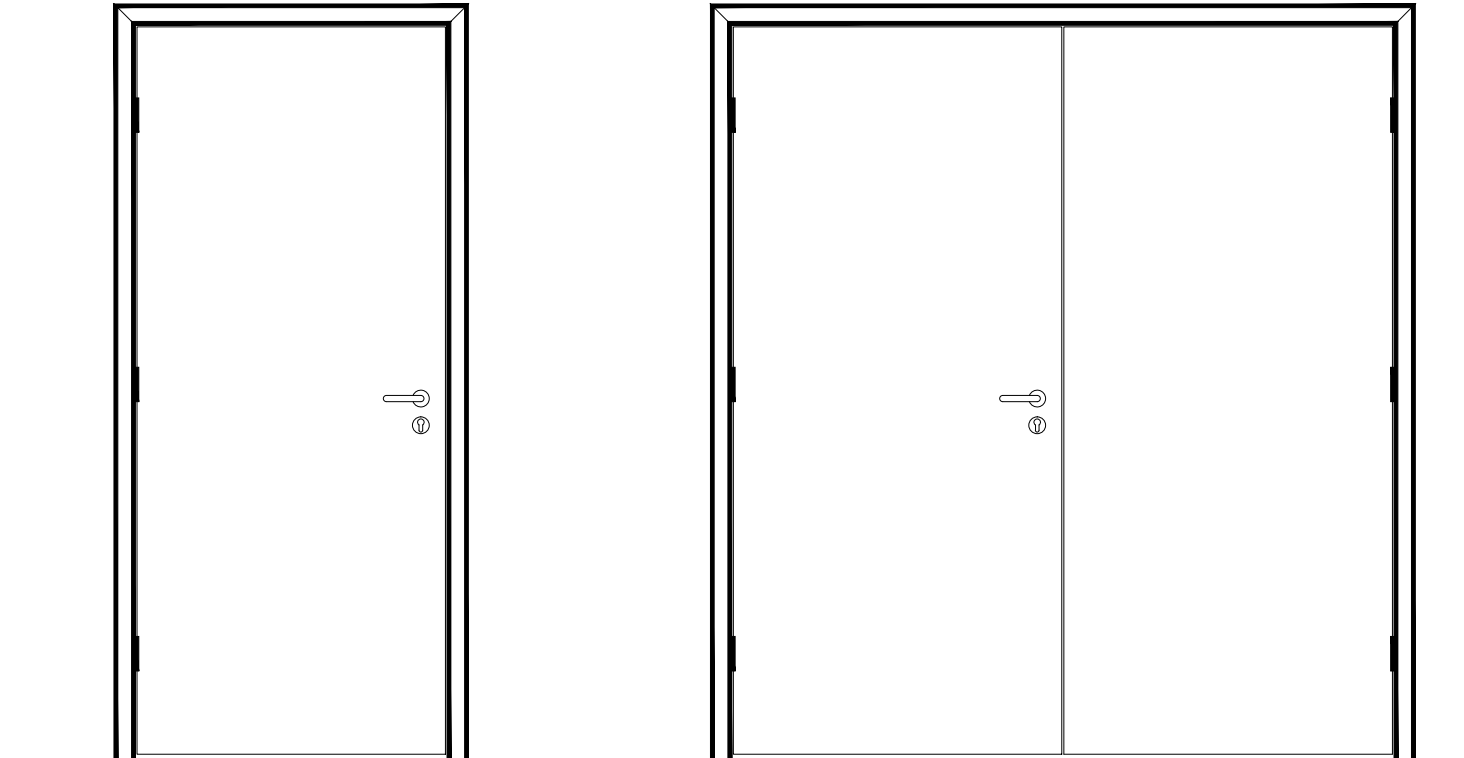

Fitzpatrick s.a.l

Standard
Leaf Types

SF

DF*

* Add (U) To Type Name For Unequal Leaves

** Add (A) To Type Name For Four Sided Access Panel e.g. SAF

Fitzpatrick s.a.l

Tel : 961 1 901888 - 961 3 232444
 Fax : 961 1 901333 Beirut , LEBANON