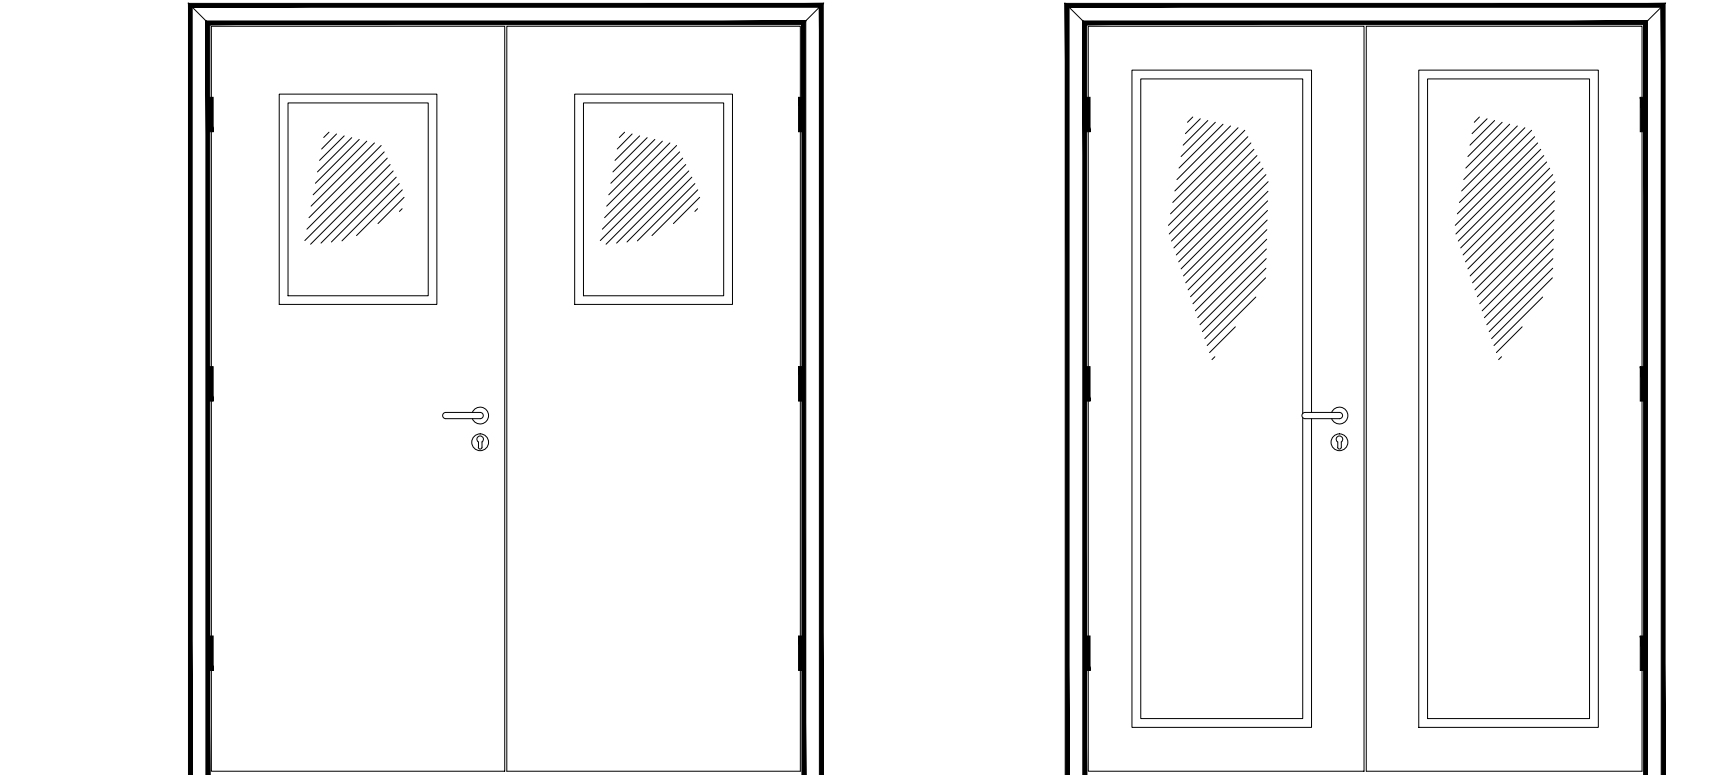

DV

DVT

* For Fire Rated Doors Vision Panel Area Should Not Exceed: 0.4 m² Under BS
645 cm² Under UL

Fitzpatrick s.a.l

Tel : 961 1 901888 - 961 3 232444
Fax : 961 1 901333 Beirut , LEBANON

PROJECT :

FITZPATRICK STANDARD

DWG TITLE :

VISION DOOR TYPE 2/2

DATE :

13/03/2012

SCALE :

NOT TO SCALE

REMARK

DWG NB :

FS-D/03