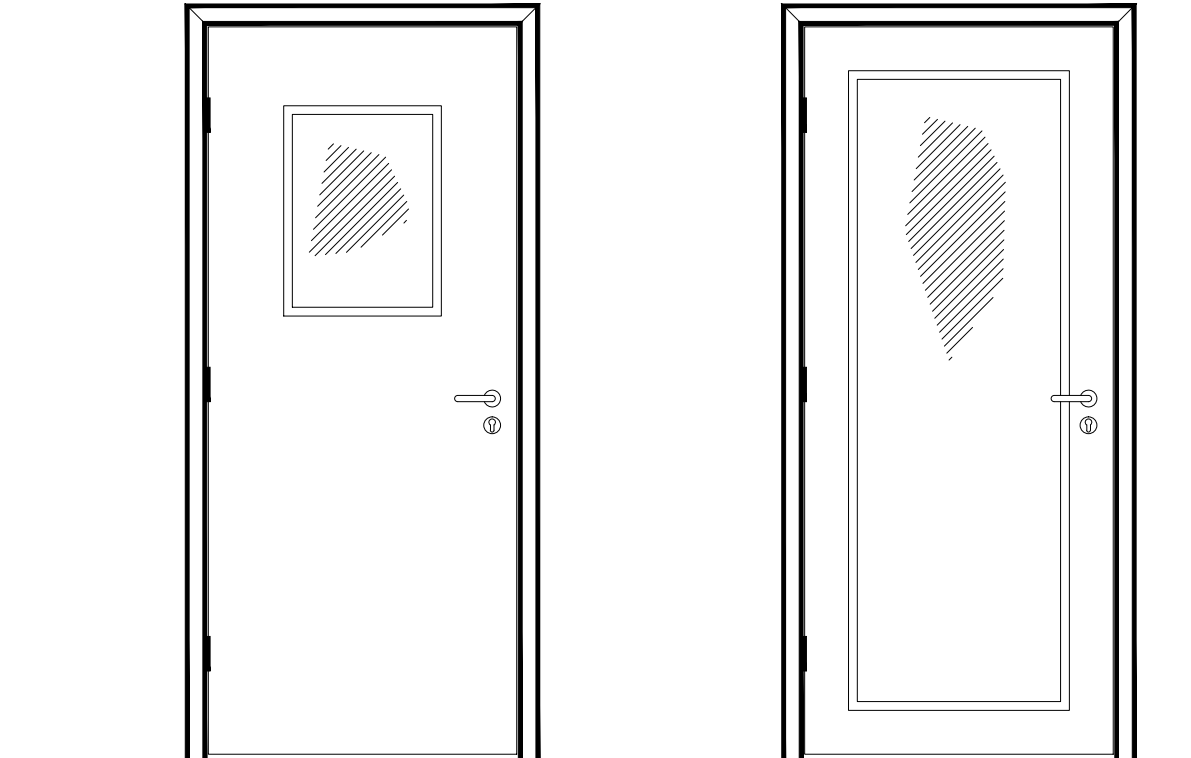

SV

SVT

* For Fire Rated Doors Vision Panel Area Should Not Exceed: 0.4 m² Under BS
645 cm² Under UL

Fitzpatrick s.a.l

Tel : 961 1 901888 - 961 3 232444
Fax : 961 1 901333 Beirut , LEBANON

PROJECT :

FITZPATRICK STANDARD

DWG TITLE :

VISION DOOR TYPE 1/2

DATE :

13/03/2012

SCALE :

NOT TO SCALE

REMARK

DWG NB :

FS-D/02