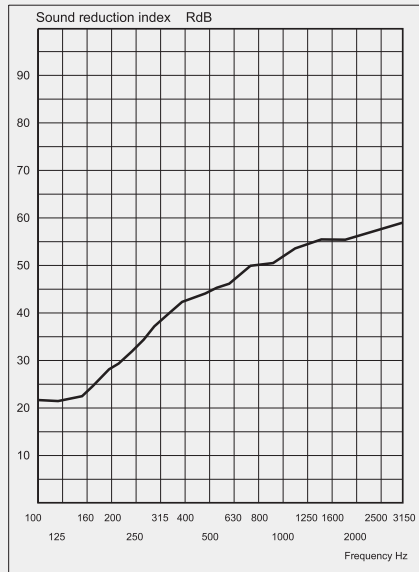

Sound Graph

Sound Reduction and Technical Information is available on request