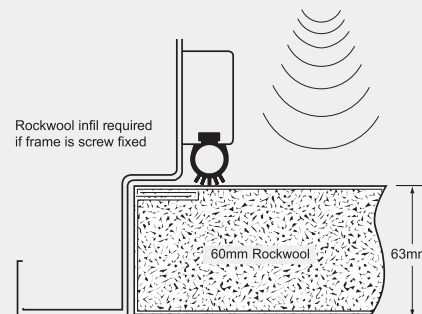

Auto drop threshold

Knock down Frank Assembly

Sound Graph

Sound Reduction and Technical Information is available on request

Typical section of sound reducing door

Doorset handings in plan view

Special doorsets are constructed in steel, either primed or finish coated to BS/RAL colours, or in stainless steel with: