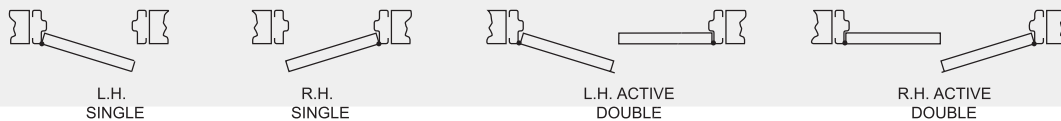

Auto drop threshold

Knock down Frank Assembly

Sound Graph

Sound Reduction and Technical Information is available on request

Typical section of sound reducing door

Doorset handings in plan view

Special doorsets are constructed in steel, either primed or finish coated to BS/RAL colours, or in stainless steel with: